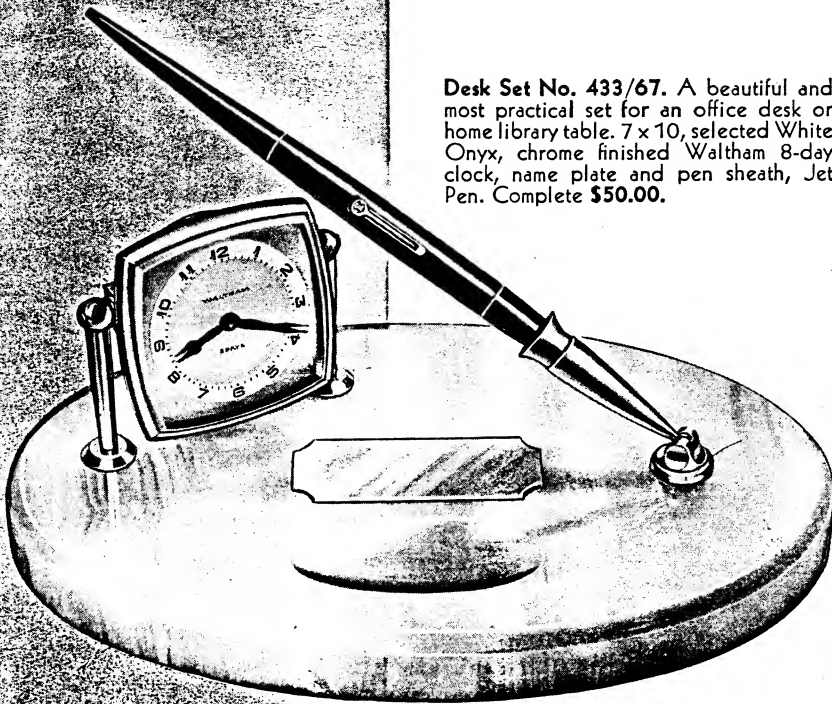

MODERN INTERIORS

Desk Set No. 433/67. A beautiful and most practical set for an office desk or home library table. 7 x 10, selected White Onyx, chrome finished Waltham 8-day clock, name plate and pen sheath, Jet Pen. Complete **$50.00.**

Desk Set No. 418/67. Every desk needs this set with its convenient and always useful calendar. 5 x 8 White Onyx base. Jet enamel turnover perpetual calendar, chrome name plate and sheath, Jet Pen. Complete **$22.00.**